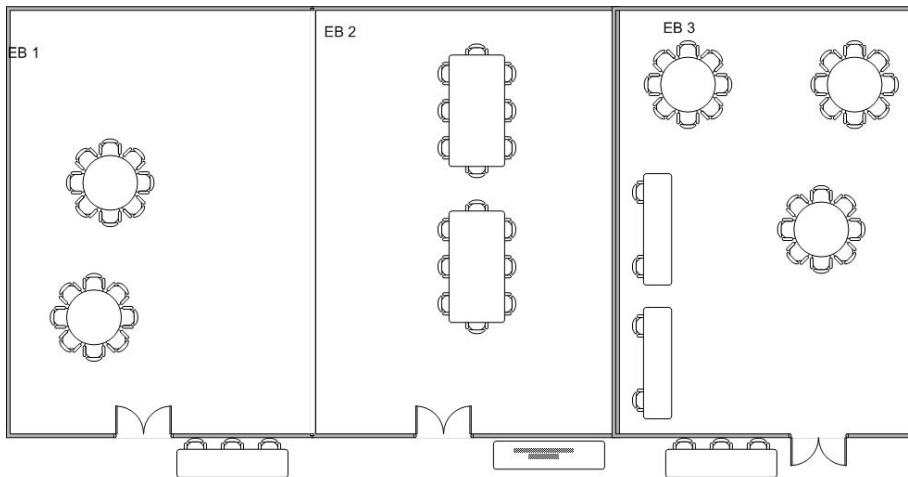

Laguna Beach

Wyrd Con 2010 - Selected Room Layouts, not to scale

Layouts Subject to change www.wyrdcon.com

Emerald Bay