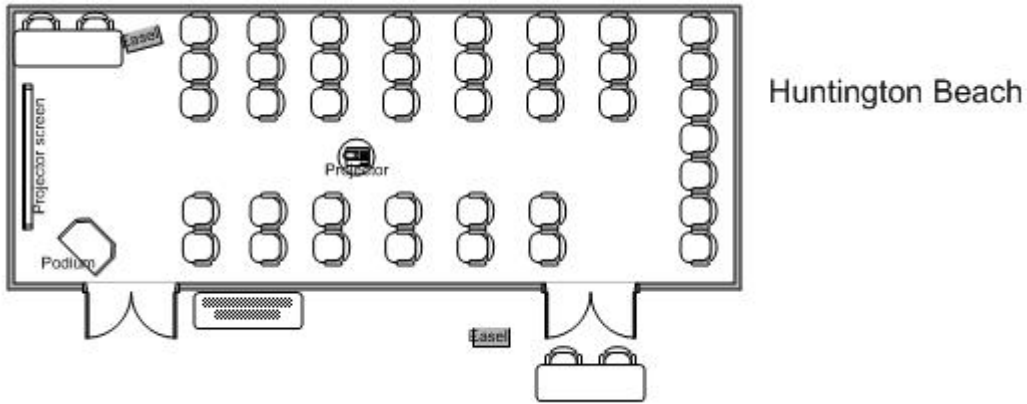

Laguna Beach

Wyrd Con 2010 - Selected Room Layouts, not to scale

Layouts Subject to change www.wyrdcon.com

Emerald Bay